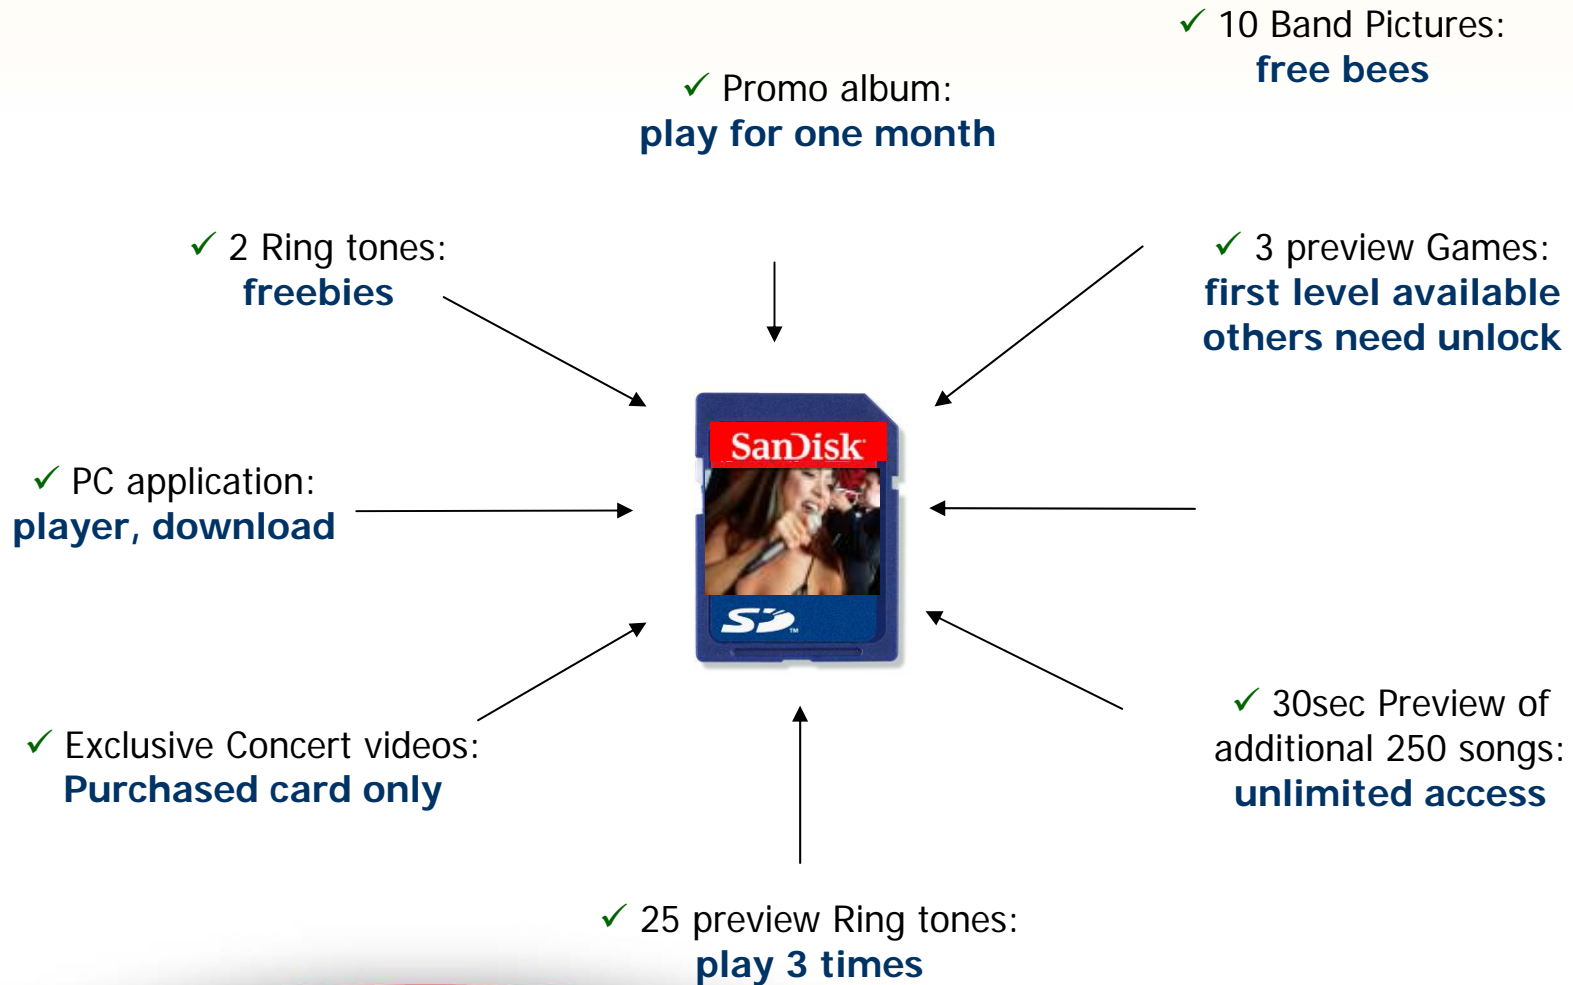

Sideload

TrustedFlash supports all of these business models- and more!

SanDisk

1

Preloaded Content and Service Discovery

- **Optimize device promotion**
 - Bundle devices with cards preloaded with attractive content and services
- **Boost usage of your online services**
 - Use TrustedFlash *Service Discovery* mechanisms to redirect your customers to your online services
 - Provide more memory capacity to your customers
- **Develop new business opportunities**
 - Sell preloaded cards in shops

SanDisk

Service Discovery Card Example

Secure Download & Sharing

- Secure content storage
 - Content is encrypted, licenses are stored in secure memory
- Mobile to mobile portability
- Multiple DRM models support
- Purchase and Subscription models support
- Portability to non connected device (mp3 players)

PC Convergence & Side Load

Mobile TV

- Mobile TV requires a secure element for broadcasting key generation, and storage for recording and time shifting
- Trusted Flash enabled card can generate the secret key and securely store recorded streams