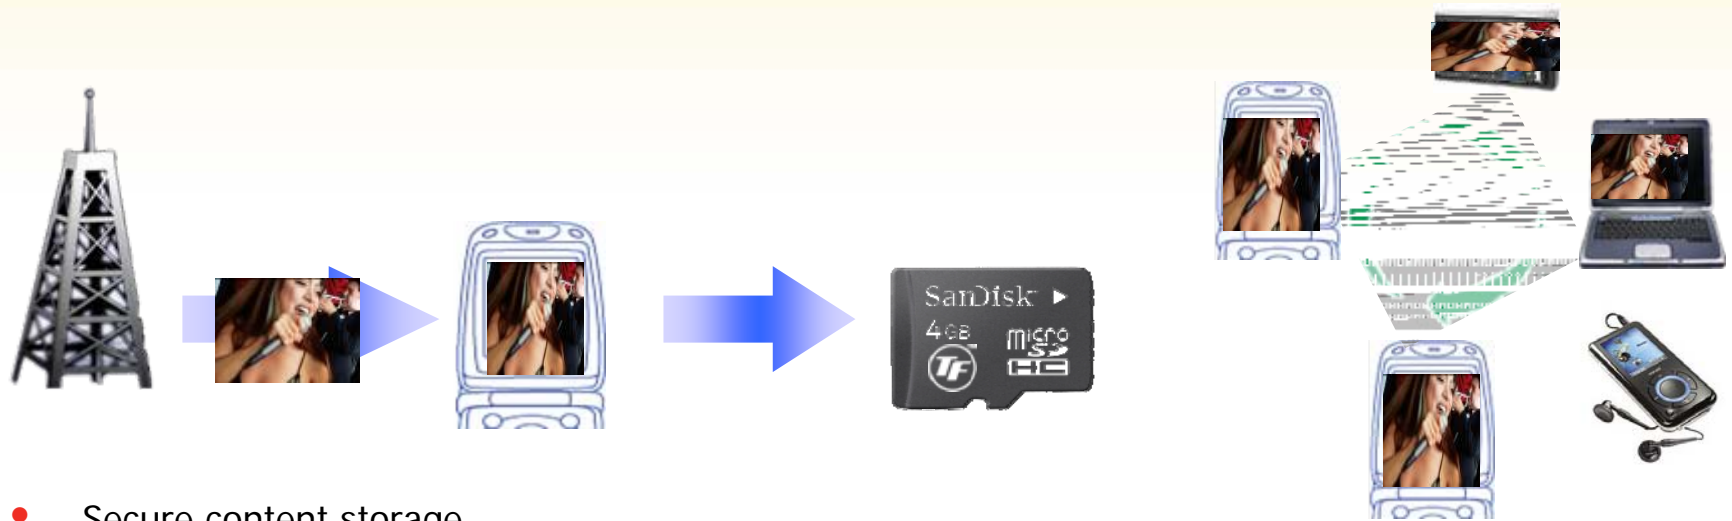

SanDisk

Service Discovery Card Example

Secure Download & Sharing

- Secure content storage
 - Content is encrypted, licenses are stored in secure memory
- Mobile to mobile portability
- Multiple DRM models support
- Purchase and Subscription models support
- Portability to non connected device (mp3 players)

PC Convergence & Side Load

Mobile TV

- Mobile TV requires a secure element for broadcasting key generation, and storage for recording and time shifting
- Trusted Flash enabled card can generate the secret key and securely store recorded streams